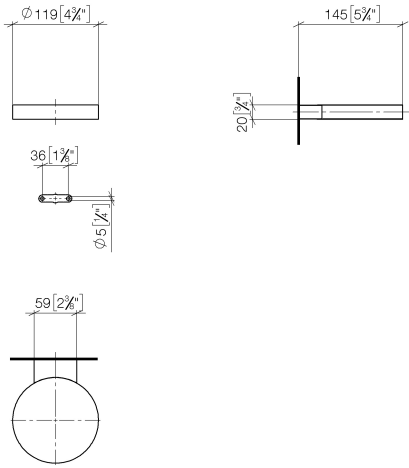

Soap dish wall model - Chrome

MADISON

83 410 979

- width 120mm
- height 20 mm
- 145mm projection

Fits: MADISON, MEM, TARA, CL.1, LISSÉ,
VAIA, META, CYO

	Chrome	83 410 979-00
	Brushed Platinum	83 410 979-06
	Platinum	83 410 979-08
	Durabress (23kt Gold)	83 410 979-09
	Dark Chrome	83 410 979-19
	Light Gold	83 410 979-26
	Brushed Light Gold	83 410 979-27
	Brushed Durabress (23kt Gold)	83 410 979-28
	Matte Black	83 410 979-33
	Brushed Bronze	83 410 979-42
	Brushed Champagne (22kt Gold)	83 410 979-46
	Champagne (22kt Gold)	83 410 979-47
	Brushed Chrome	83 410 979-93
	Brushed Dark Platinum	83 410 979-99

83 410 979

mm [inches]

83 410 979

Parts for other finishes can be found here: Brushed Platinum

Spare parts list

No.	Item Number	Name	Quantity used	Delivery time
1	08 17 97 570-00	dish	1	10
2	09 31 11 002 90	pin	1	2
3	08 17 30 502-00	holder	1	10
4	09 30 30 080 90	screw	2	2
5	05 30 31 025 00 90	fixing set	1	2
6	09 17 20 030 90	holder	1	2