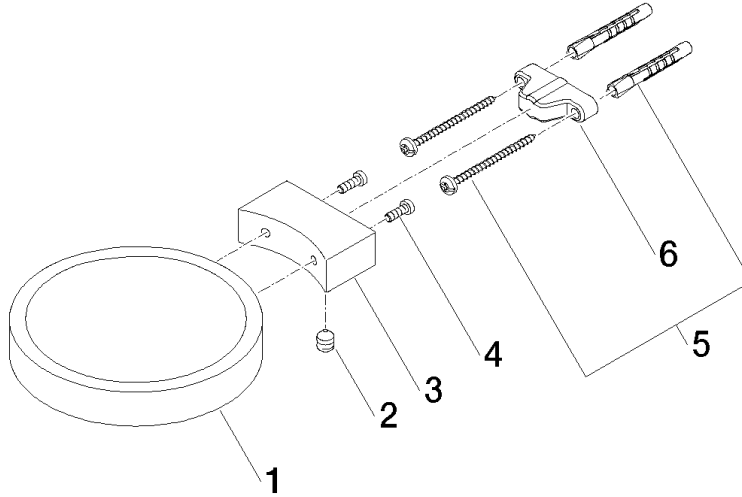

Soap dish wall model - Chrome

MADISON

83 410 979

- width 120mm
- height 20 mm
- 145mm projection

Fits: MADISON, MEM, TARA, CL.1, LISSÉ,
VAIA, META, CYO

	Chrome	83 410 979-00
	Brushed Platinum	83 410 979-06
	Platinum	83 410 979-08
	Durabress (23kt Gold)	83 410 979-09
	Dark Chrome	83 410 979-19
	Light Gold	83 410 979-26
	Brushed Light Gold	83 410 979-27
	Brushed Durabress (23kt Gold)	83 410 979-28
	Matte Black	83 410 979-33
	Brushed Bronze	83 410 979-42
	Brushed Champagne (22kt Gold)	83 410 979-46
	Champagne (22kt Gold)	83 410 979-47
	Brushed Chrome	83 410 979-93
	Brushed Dark Platinum	83 410 979-99

83 410 979

mm [inches]

83 410 979

Parts for other finishes can be found here: Brushed Platinum

Spare parts list

No.	Item Number	Name	Quantity used	Delivery time
1	08 17 97 570-00	dish	1	10
2	09 31 11 002 90	pin	1	2
3	08 17 30 502-00	holder	1	10
4	09 30 30 080 90	screw	2	2
5	05 30 31 025 00 90	fixing set	1	2
6	09 17 20 030 90	holder	1	2